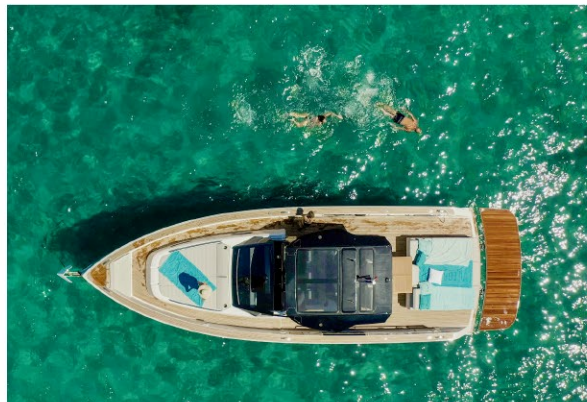

TODAY-YACHTING

contact@today-yachting.com

Stephane Hugon - Tel +33 (0)6 48 88 53 50

Port de Golfe-Juan, 06220 - www.today-yachting.com